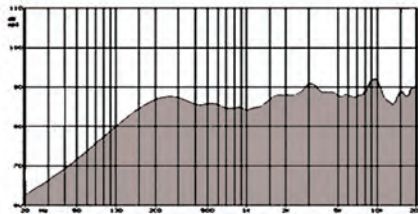

**CES400R200EA04SMN160TR**

$f_0$  160 Hz

40 mm dia.

**CES570R260GA04SPF200W178R**

$f_0$  200 Hz

57 mm dia.