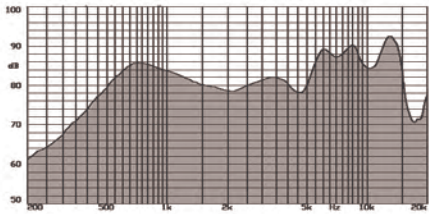

# FOAM-EDGE SPEAKERS

HIGH-QUALITY AUDIO FOR  
MUSIC AND VOICE

**CES180R055CA08PMN850TR**

$f_0$  850 Hz

18 mm dia.

**CES280R110EA04PLN250TR**

$f_0$  250 Hz

28 mm dia.

**CES400R200EA04SMN160TR**

$f_0$  160 Hz

40 mm dia.

**CES570R260GA04SPF200W178R**

$f_0$  200 Hz

57 mm dia.