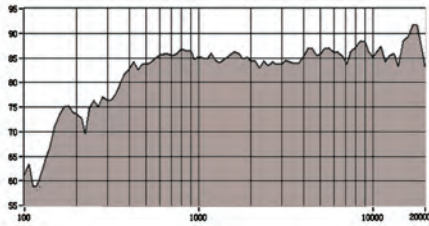

# FOAM-EDGE SPEAKERS

HIGH-QUALITY AUDIO FOR  
MUSIC AND VOICE

**CES180R055CA08PMN850TR**

$f_0$  850 Hz

18 mm dia.

**CES280R110EA04PLN250TR**

$f_0$  250 Hz

28 mm dia.

**CES400R200EA04SMN160TR**

$f_0$  160 Hz

40 mm dia.

**CES570R260GA04SPF200W178R**

$f_0$  200 Hz

57 mm dia.