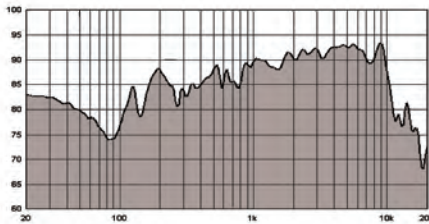

# FOAM-EDGE SPEAKERS

HIGH-QUALITY AUDIO FOR  
MUSIC AND VOICE

**CES180R055CA08PMN850TR**

$f_0$  850 Hz

18 mm dia.

**CES280R110EA04PLN250TR**

$f_0$  250 Hz

28 mm dia.

**CES400R200EA04SMN160TR**

$f_0$  160 Hz

40 mm dia.

**CES570R260GA04SPF200W178R**

$f_0$  200 Hz

57 mm dia.